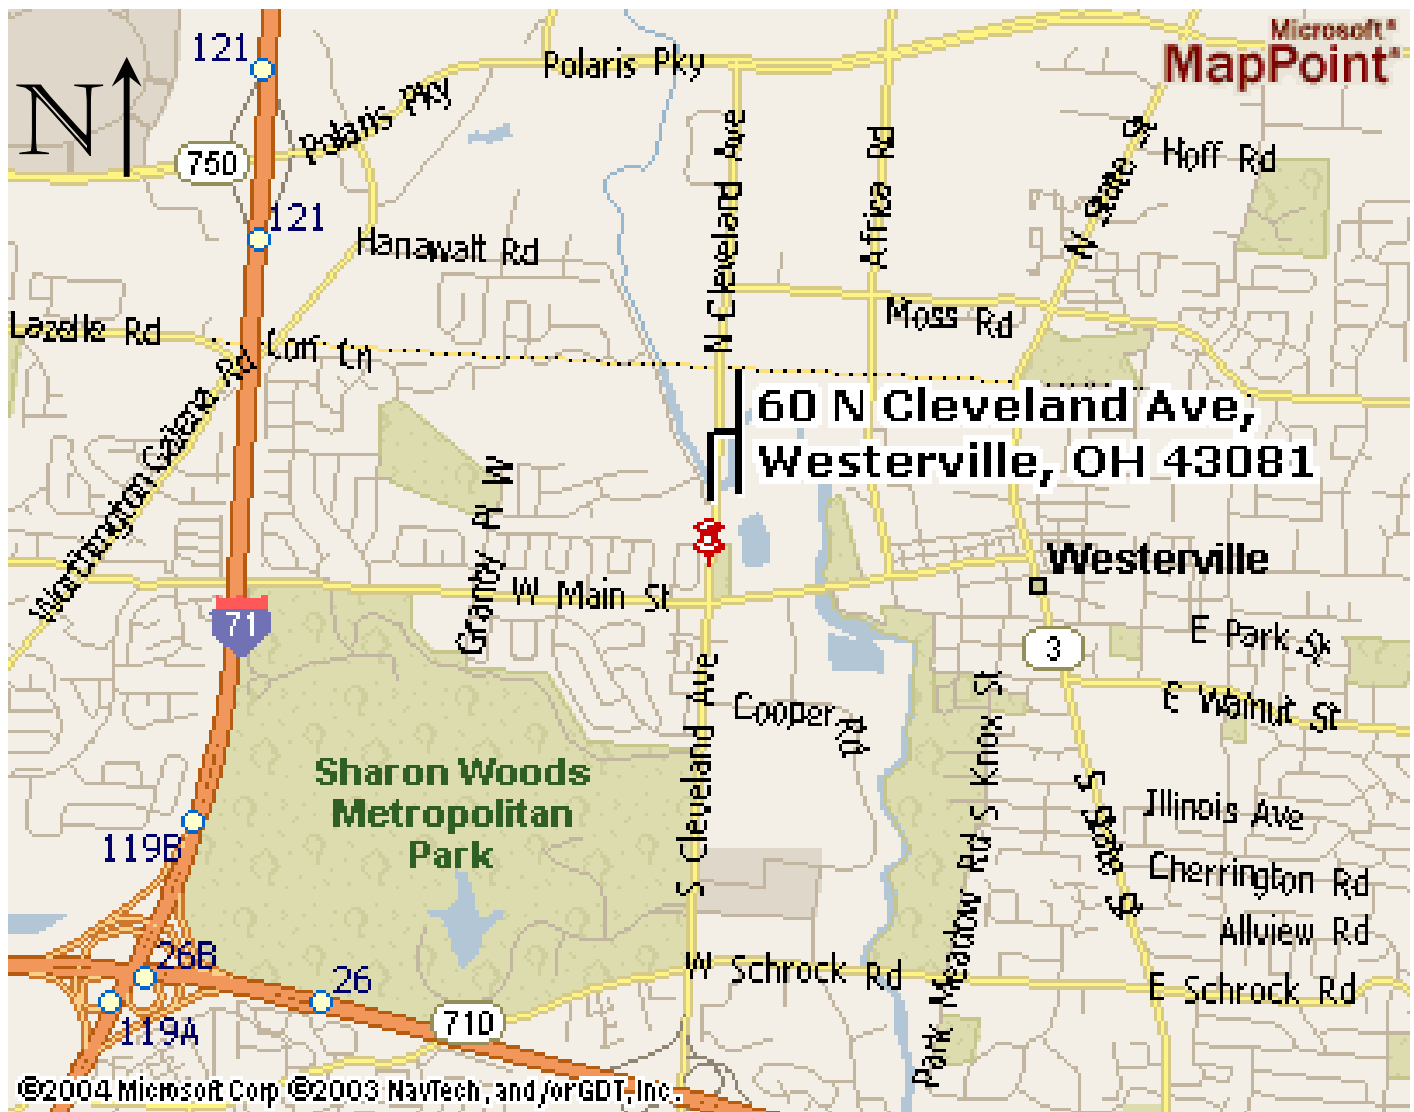

## Map and Directions

**From I-71 Northbound:** Exit at Polaris Parkway and turn East (right). Turn South (right) on Cleveland Avenue. Heritage Park entrance is on the East (left) side of the road - there is a traffic light at the entrance. Enter the park and bear LEFT at first fork , follow signs to Antrim Shelter.

**From I-270:** Exit at Northbound Cleveland Avenue. Continue north past Main St. approx. one block to Heritage Park entrance (first light past Main). Enter the park and bear LEFT at first fork , follow signs to Antrim Shelter.

Ample parking is available at the shelter location.